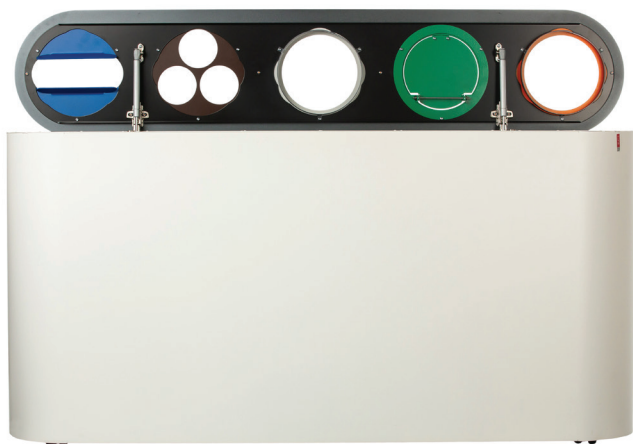

Lune

circular waste bins

Split 5

wheels standard available

Also available with a bamboo top.
This picture is just an example.

Product specifications Split 5

150 x 30 x 71 cm

Dimensions (L x W x H)

138 liter

Capacity

30 - 35

Users

48 kg

Weight

Options

Galvanised
or
Stainless
steel

Material

- Circular user model
- Colored section rings
- Confidential paper section
- Cup stacker
- Lid / flap
- RAL colors
- Section text
- Waste icons / pictograms
- Wrapping